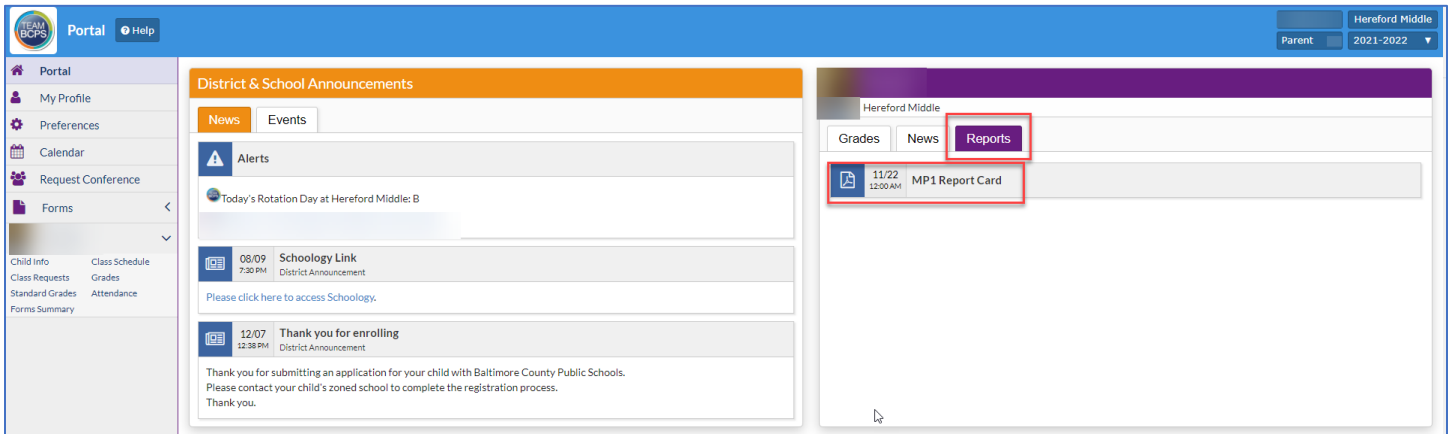

Parent Viewing Report Card in Focus

Parents can view their child’s report card in Focus by navigating to the **Reports** tab and selecting the Report Card file. See Figure 1.

Figure 1

Note: If your child is co-enrolled, ensure you have selected the correct school from the upper right-hand corner as well as selecting the **Report** tab for the identified school. See Figure 2.

Figure 2

Note: The **Grades** tab is for districts that subscribe to the gradebook feature within Focus. BCPS’ gradebook is housed in Schoology. See Figure 3.

The screenshot shows the Focus portal for 'Hereford Middle' with the Grades tab selected. A red arrow points to the Grades tab. Below the tabs, a table displays student information for the period 08/30 - 11/05.