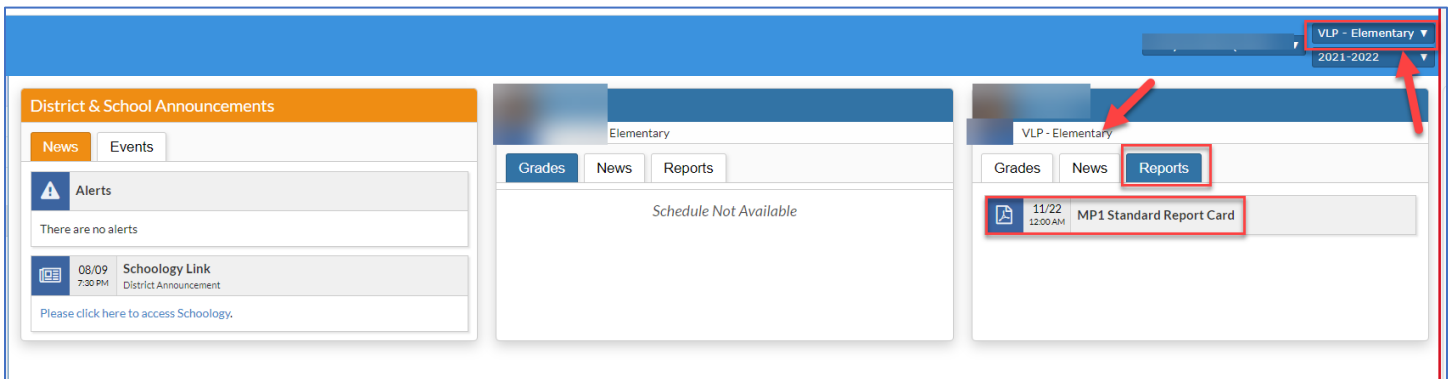

Parent Viewing Report Card in Focus

Parents can view their child’s report card in Focus by navigating to the **Reports** tab and selecting the Report Card file. See Figure 1.

Figure 1

Note: If your child is co-enrolled, ensure you have selected the correct school from the upper right-hand corner as well as selecting the **Report** tab for the identified school. See Figure 2.

Figure 2

Note: The **Grades** tab is for districts that subscribe to the gradebook feature within Focus. BCPS’ gradebook is housed in Schoology. See Figure 3.

The screenshot shows the Focus portal for 'Hereford Middle' with the Grades tab selected. A red arrow points to the Grades tab. Below the tabs, a table displays student information for the period 08/30 - 11/05.